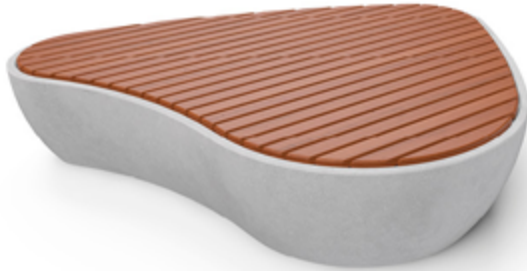

Pattern Bank Tip 1 ve Tip 2 / Pattern Bench Type 1 and Type 2

408 05 000000 199

408 05 000000 195

Teknik Özellikler / Technical Details

Renkler / Colors

Ağırlık / Weight 4000,1678 kg